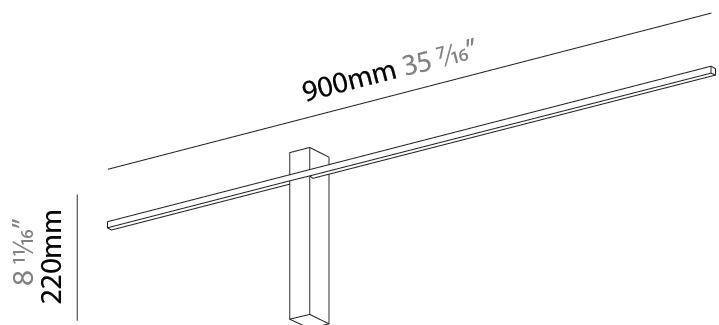

JUST BLACK LINE SURFACE

A33300-

base number LED
Dimming

1. To build a product code in our configurator select the specify button on the base model # product page
2. To build a manual product code on this datasheet choose from the options listed below in blue font and add the suffix to the base model #

GENERAL

Series: Just Black Line
Brand: Prolicht
Division: Architectural
Mounting Type: Surface
Mounting Location: Wall
Subcategory: Wall Effect

PHYSICAL

Shape: Rectangle
Length (mm): 900
Length (in): 35 ⁷/₁₆
Width (mm): 30
Width (in): 1 ³/₁₆
Height (mm): 40
Height (in): 1 ⁹/₁₆
Light Distribution: Indirect
Fixture Finish: BLK
Fixture Material: Aluminum

ELECTRICAL

Lamp Type: LED (Zhaga Standard)
Input Wattage (W): 11
Total Output Wattage (W): 10
[Dimming: Non-Dimmable](#)
Driver Included: Yes
Driver Location: Integrated
Driver Type: Constant Current - Universal
Driver Class: Class 2
Input Voltage (V): 120 - 277
Constant Current (mA): 400
Upon Request: Tri-Mode Dimming

LED

Color Temperature (°K): 3000
Max. Delivered Lumen (lm): 535
Nominal Lumen (lm): 535
CRI: >80 CRI
Lamp Life (hrs): 50000

OPTICAL

Beam Angle: 178
Adjustability: Fixed

RATINGS AND CERTIFICATIONS

Certified By: CSA Certified to UL and CSA Standards
IP rating: IP20