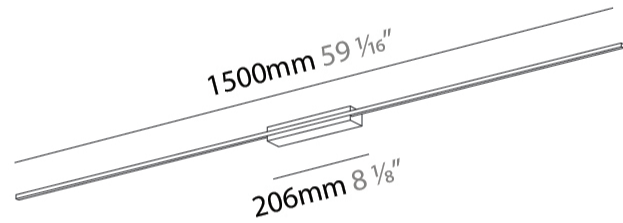

JUST BLACK LINE SURFACE

A33301-

base number LED
Dimming

1. To build a product code in our configurator select the specify button on the base model # product page
2. To build a manual product code on this datasheet choose from the options listed below in blue font and add the suffix to the base model #

GENERAL

Series: Just Black Line
Brand: Prolicht
Division: Architectural
Mounting Type: Surface
Mounting Location: Wall
Subcategory: Wall Effect

PHYSICAL

Shape: Rectangle
Length (mm): 1500
Length (in): 59 1/16
Width (mm): 30
Width (in): 1 3/16
Height (mm): 40
Height (in): 1 9/16
Light Distribution: Indirect
Fixture Finish: BLK
Fixture Material: Aluminum

ELECTRICAL

Lamp Type: LED (Zhaga Standard)
Input Wattage (W): 15
Total Output Wattage (W): 13.6
[Dimming: Non-Dimmable](#)
Driver Included: Yes
Driver Location: Integrated
Driver Type: Constant Current - Universal
Driver Class: Class 2
Input Voltage (V): 120 - 277
Constant Current (mA): 580
Upon Request: Tri-Mode Dimming

LED

Color Temperature (°K): 3000
Max. Delivered Lumen (lm): 776
CRI: >80 CRI
Lamp Life (hrs): 50000

OPTICAL

Beam Angle: 178
Adjustability: Fixed

RATINGS AND CERTIFICATIONS

Certified By: CSA Certified to UL and CSA Standards
IP rating: IP20

PROJECT	_____
TYPE	_____
SPECIFIER	_____
QUANTITY	_____
DATE	_____